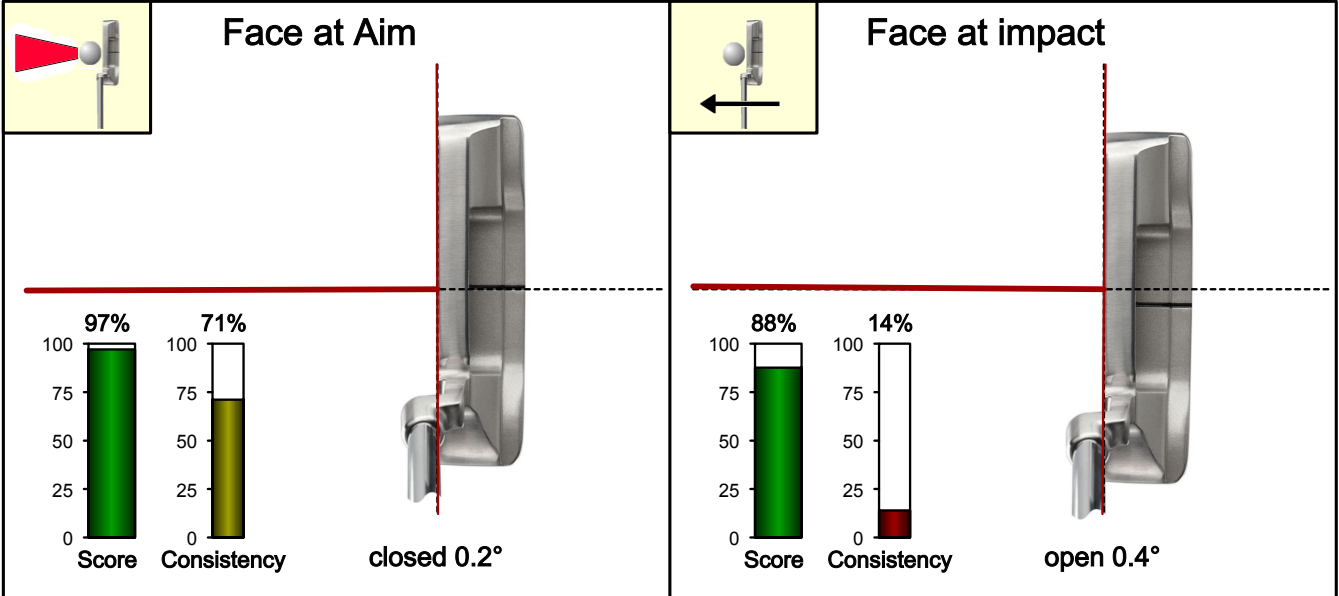

# SAM PuttLab

...the reference in putt training

Project:	Examples
Player:	Mr. HC 15
File:	Amateur HC 15
Date:	8.4.2008

**SAM PuttLab**

...the reference in  
putt training

Science&Motion  
**Sports**

www.scienceandmotion.com