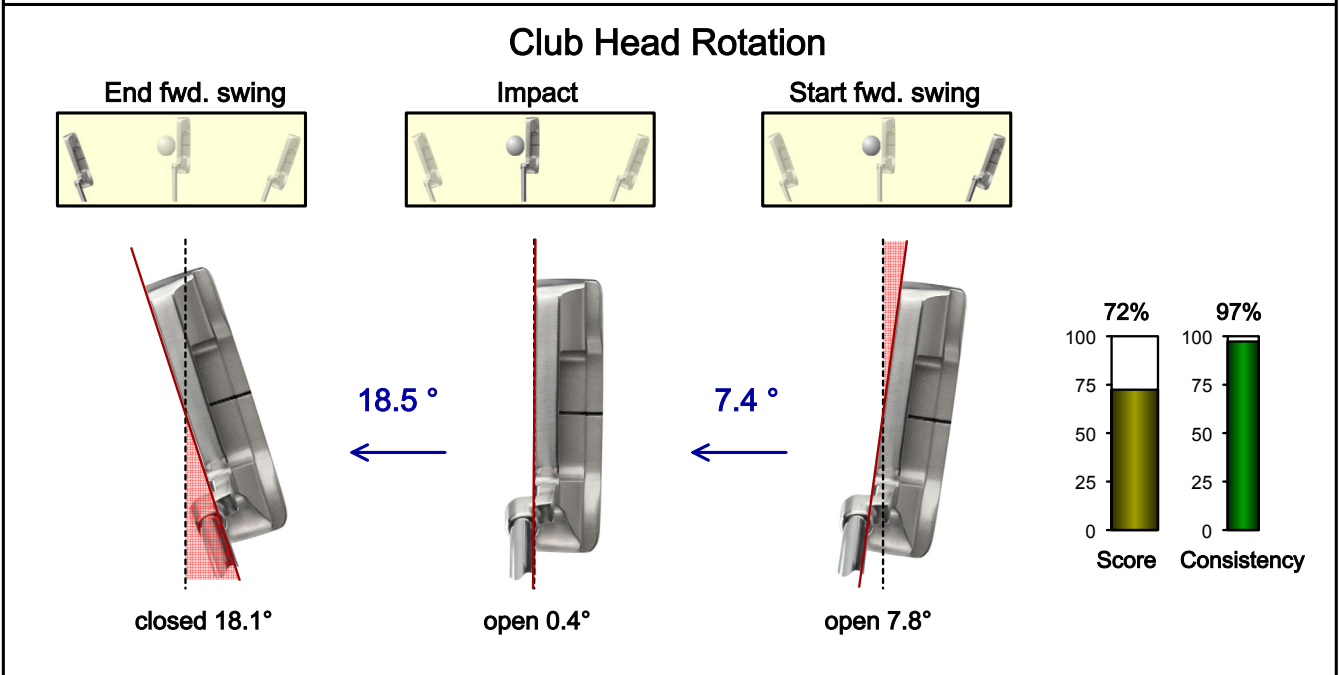

# SAM PuttLab

...the reference in putt training

Project:	Examples
Player:	Mr. HC 15
File:	Amateur HC 15
Date:	8.4.2008

**SAM PuttLab**

...the reference in  
putt training

Science&Motion  
**Sports**

www.scienceandmotion.com