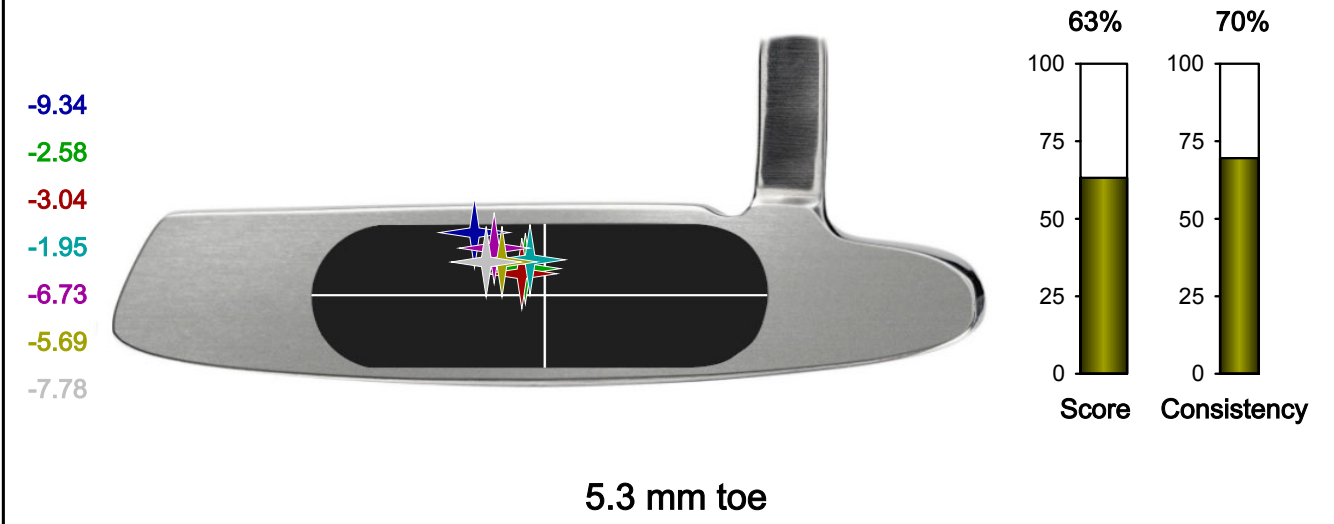

0.29

-0.08

-1.20

-1.49

closed 0.2°

Face at aim

0.2° closed

Face change

0.9° right

Project: Examples
 Player: Mr. HC 15
 File: Amateur HC 15
 Date: 8.4.2008

Path & Spot

Impact spot

SAM PuttLab

...the reference in
putt training

Project: Examples
Player: Mr. HC 15
File: Amateur HC 15
Date: 8.4.2008