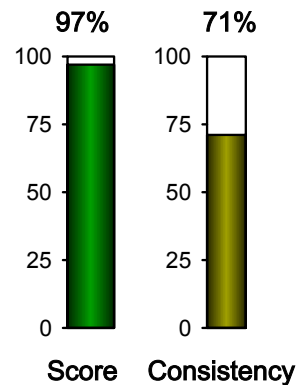

49.6%

Overall Rating

64.7%

Aiming Report

Face Aim

0.35

1.05

-0.17

0.29

-0.08

-1.20

-1.49

closed 0.2°

Face at aim

0.2° closed

Face change

0.6° opening

Project: Examples
 Player: Mr. HC 15
 File: Amateur HC 15
 Date: 8.4.2008

Direction

Face at impact

2.84
 1.89
 1.45
 0.57
 1.10
 -1.50
 -3.58

0.4° open

Path at impact

1.77
 1.14
 2.82
 1.52
 1.20
 0.22
 -2.12