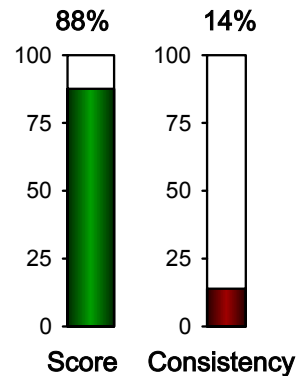

0.29

-0.08

-1.20

-1.49

closed 0.2°

Face at aim

0.2° closed

Face change

0.6° opening

Project: Examples
 Player: Mr. HC 15
 File: Amateur HC 15
 Date: 8.4.2008

Direction

Face at impact

2.84
 1.89
 1.45
 0.57
 1.10
 -1.50
 -3.58

0.4° open

Path at impact

1.77
 1.14
 2.82
 1.52
 1.20
 0.22
 -2.12

0.9° right

Project: Examples
 Player: Mr. HC 15
 File: Amateur HC 15
 Date: 8.4.2008

Path & Spot

Impact spot

SAM PuttLab

...the reference in
putt training

Project: Examples
Player: Mr. HC 15
File: Amateur HC 15
Date: 8.4.2008