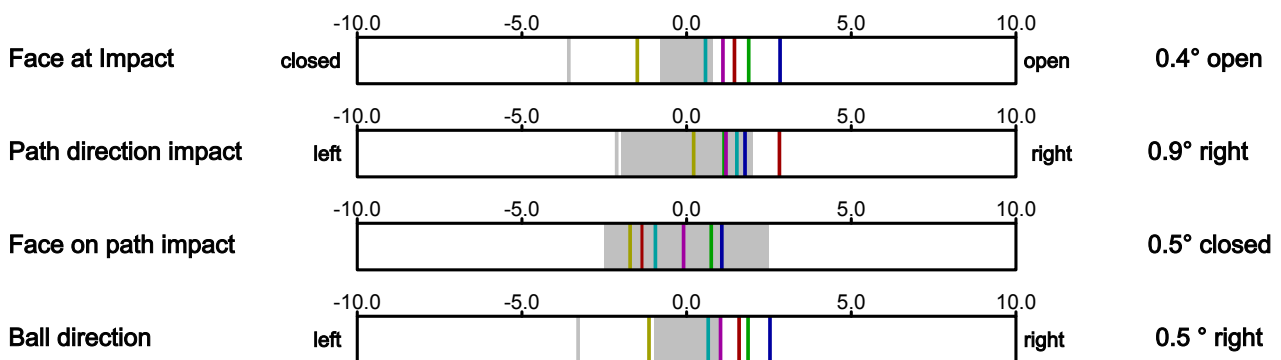

0.29

-0.08

-1.20

-1.49

closed 0.2°

Face at aim

0.2° closed

Face change

0.6° opening

Project: Examples
 Player: Mr. HC 15
 File: Amateur HC 15
 Date: 8.4.2008

Direction

Face at impact

2.84
 1.89
 1.45
 0.57
 1.10
 -1.50
 -3.58

0.4° open

Path at impact

1.77
 1.14
 2.82
 1.52
 1.20
 0.22
 -2.12

0.9° right

Project: Examples
 Player: Mr. HC 15
 File: Amateur HC 15
 Date: 8.4.2008

Path & Spot

Impact spot

SAM PuttLab

...the reference in
putt training

Project: Examples
Player: Mr. HC 15
File: Amateur HC 15
Date: 8.4.2008