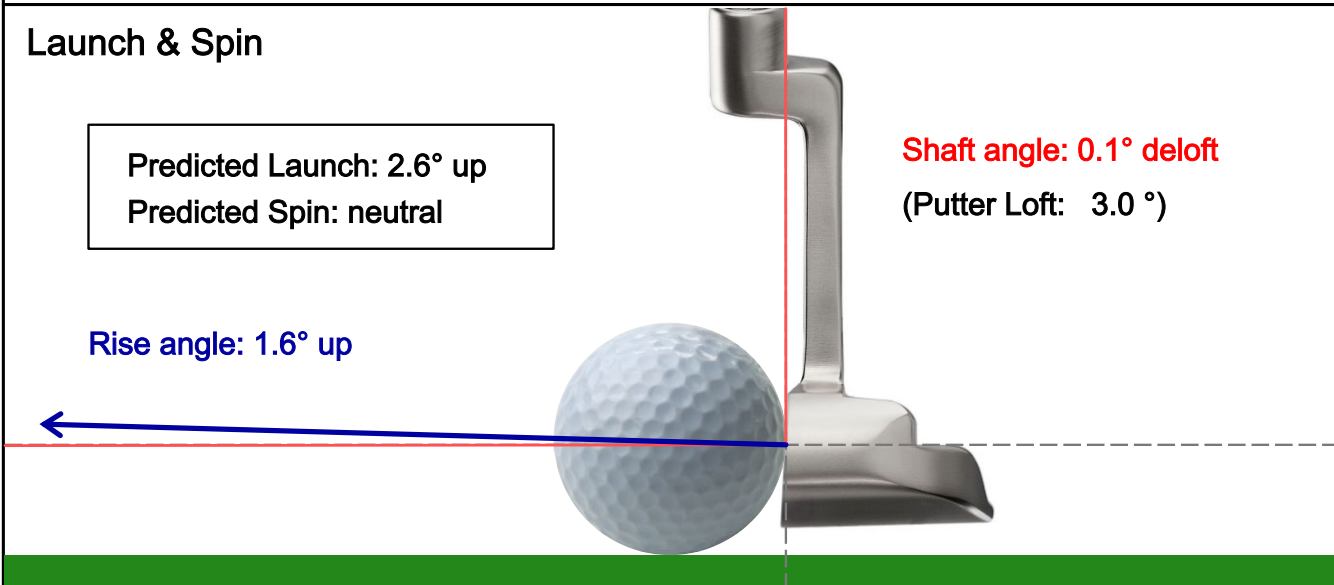

Launch & Spin