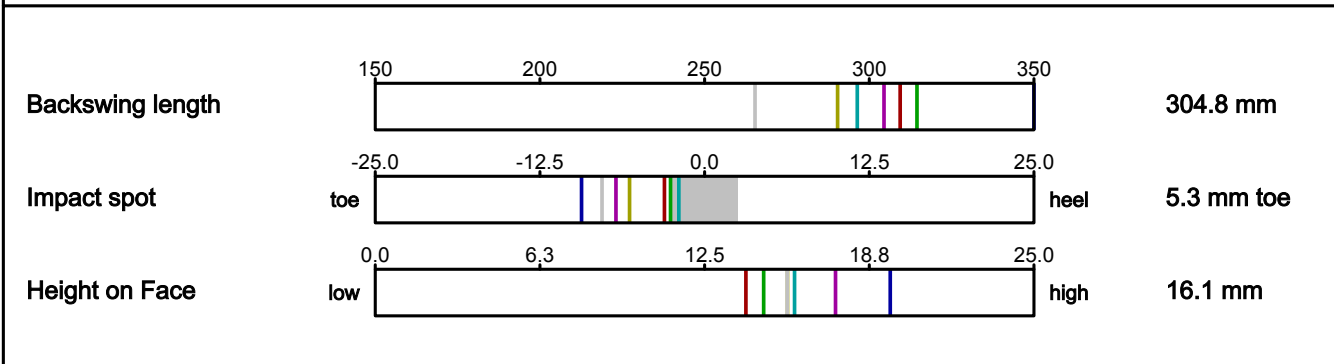

0.9° right

Project: Examples
 Player: Mr. HC 15
 File: Amateur HC 15
 Date: 8.4.2008

Path & Spot

Impact spot

SAM PuttLab

...the reference in
putt training

Project: Examples
Player: Mr. HC 15
File: Amateur HC 15
Date: 8.4.2008