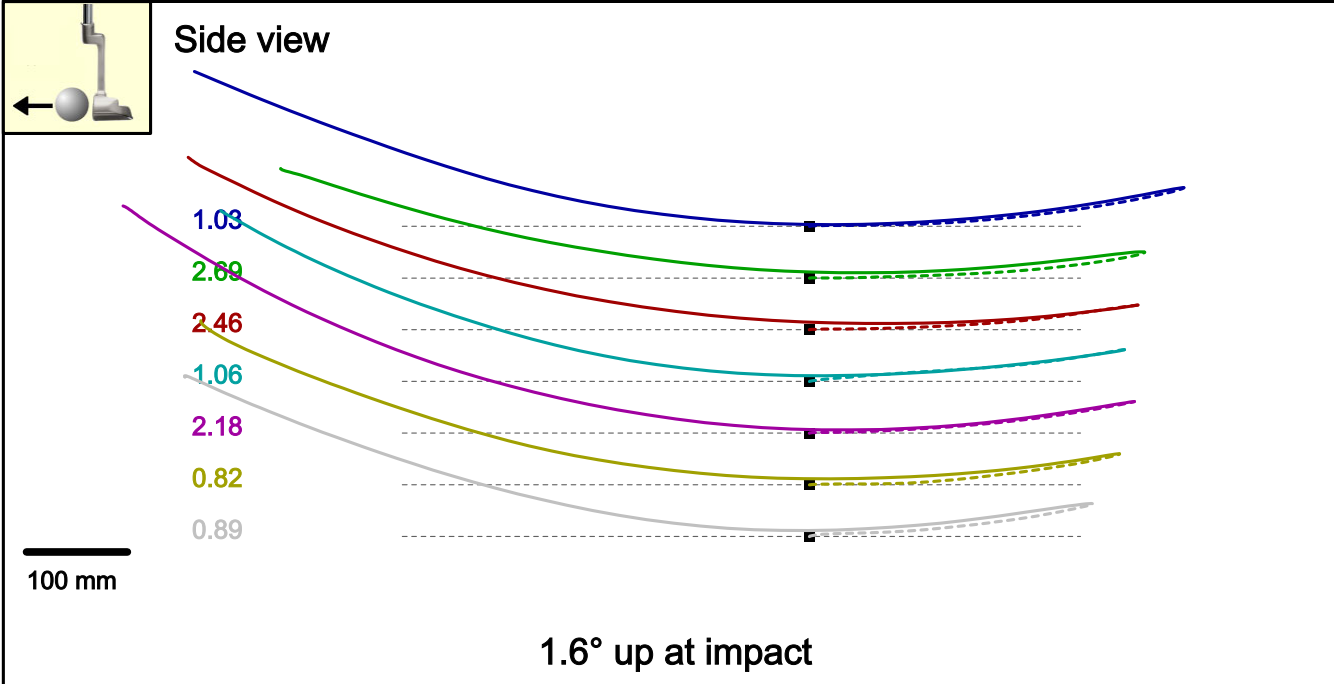

SAM PuttLab

...the reference in
putt training

Project: Examples
Player: Mr. HC 15
File: Amateur HC 15
Date: 8.4.2008

Loft & Rise