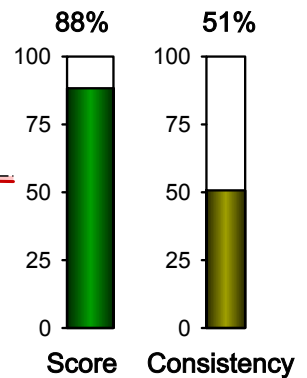

0.29

-0.08

-1.20

-1.49

closed 0.2°

Face at aim

0.2° closed

Face change

0.6° opening

Project: Examples
 Player: Mr. HC 15
 File: Amateur HC 15
 Date: 8.4.2008

Direction

Face at impact

2.84
 1.89
 1.45
 0.57
 1.10
 -1.50
 -3.58

0.4° open

Path at impact

1.77
 1.14
 2.82
 1.52
 1.20
 0.22
 -2.12

0.9° right

Project: Examples
 Player: Mr. HC 15
 File: Amateur HC 15
 Date: 8.4.2008

Path & Spot

Impact spot

SAM PuttLab

...the reference in
putt training

Project: Examples
Player: Mr. HC 15
File: Amateur HC 15
Date: 8.4.2008