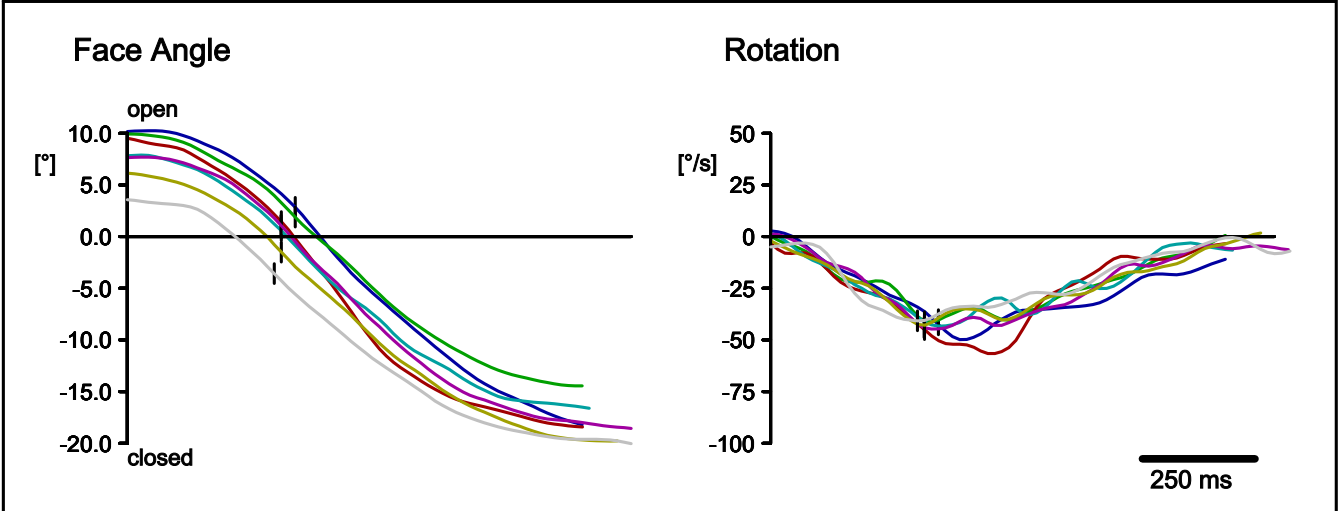

Project: Examples
Player: Mr. HC 15
File: Amateur HC 15
Date: 8.4.2008

Face Rotation