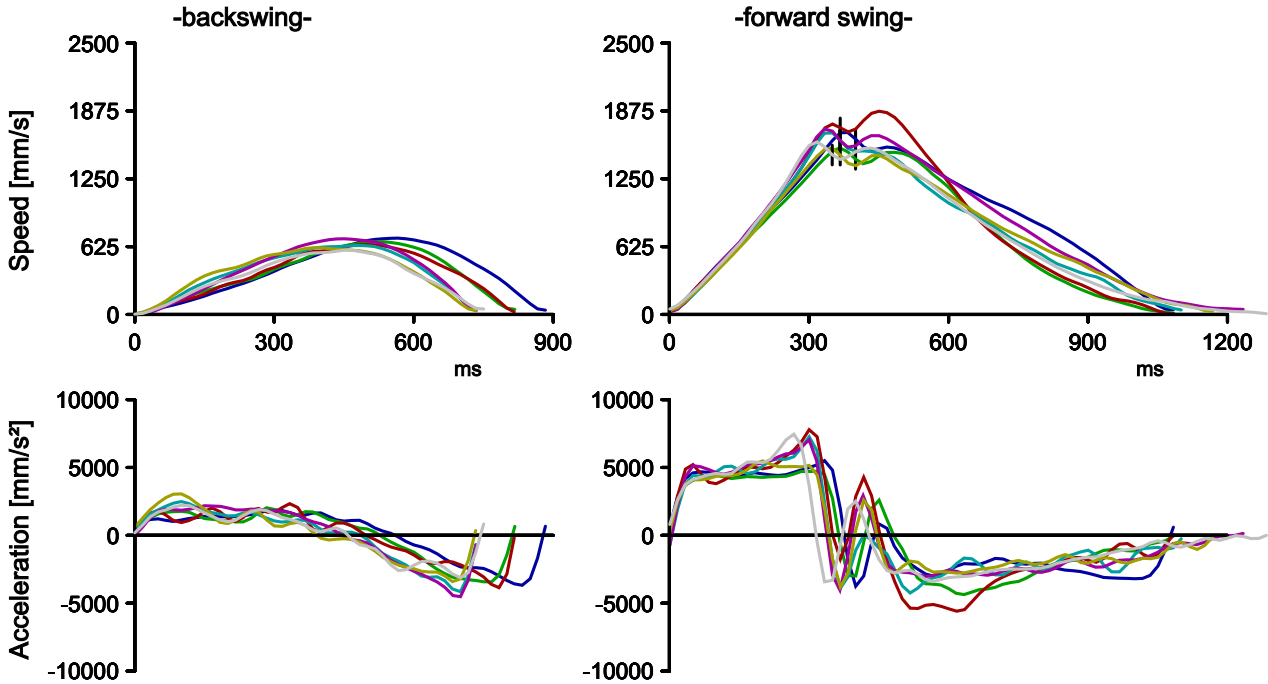

Project: Examples
Player: Mr. HC 15
File: Amateur HC 15
Date: 8.4.2008

Movement Dynamics