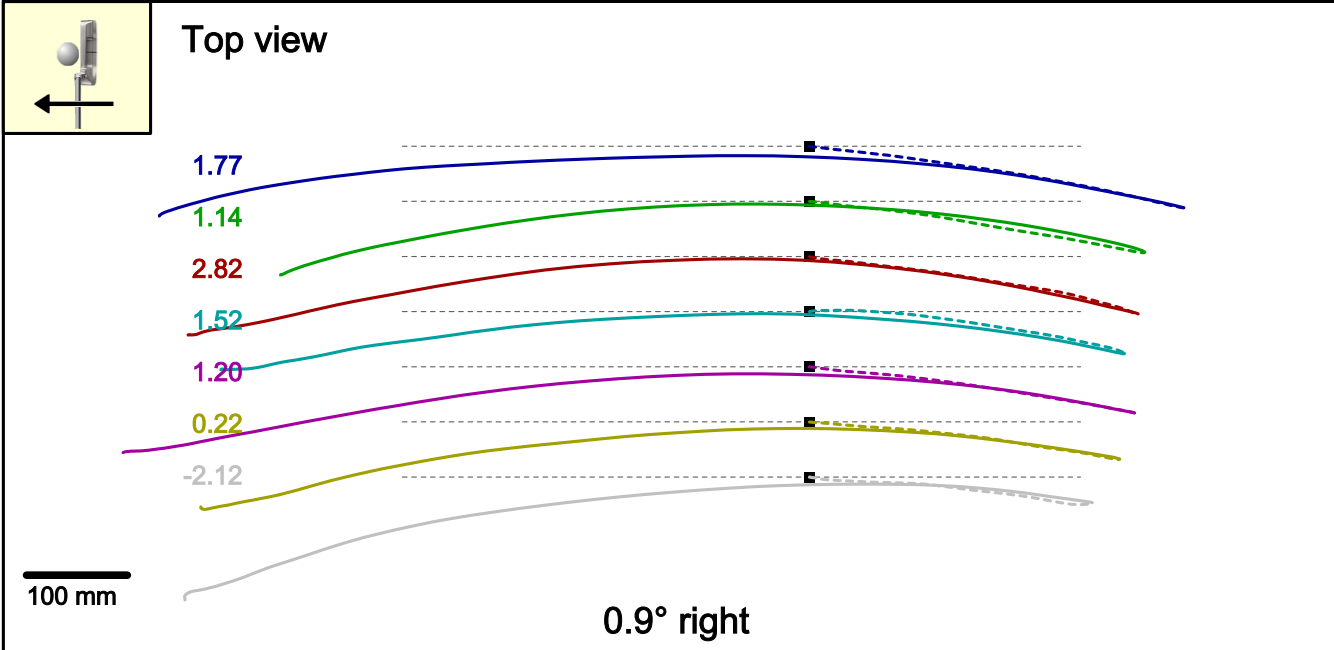

0.29

-0.08

-1.20

-1.49

closed 0.2°

Face at aim

0.2° closed

Face change

0.6° opening

Project: Examples
 Player: Mr. HC 15
 File: Amateur HC 15
 Date: 8.4.2008

Direction

Face at impact

2.84
 1.89
 1.45
 0.57
 1.10
 -1.50
 -3.58

0.4° open

Path at impact

1.77
 1.14
 2.82
 1.52
 1.20
 0.22
 -2.12

0.9° right

Project: Examples
 Player: Mr. HC 15
 File: Amateur HC 15
 Date: 8.4.2008

Path & Spot

Impact spot

SAM PuttLab

...the reference in
putt training

Project: Examples
Player: Mr. HC 15
File: Amateur HC 15
Date: 8.4.2008