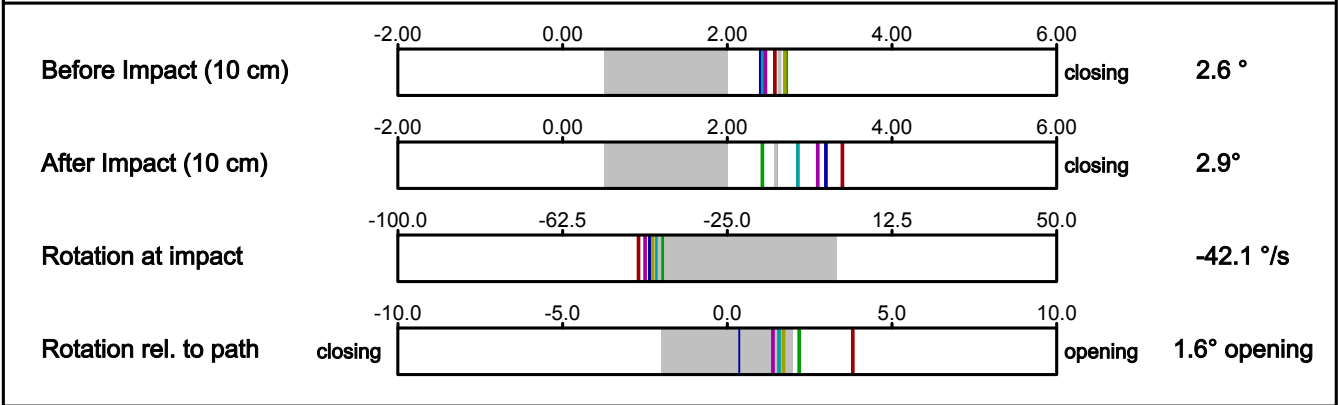

Project: Examples
Player: Mr. HC 15
File: Amateur HC 15
Date: 8.4.2008

Face Rotation