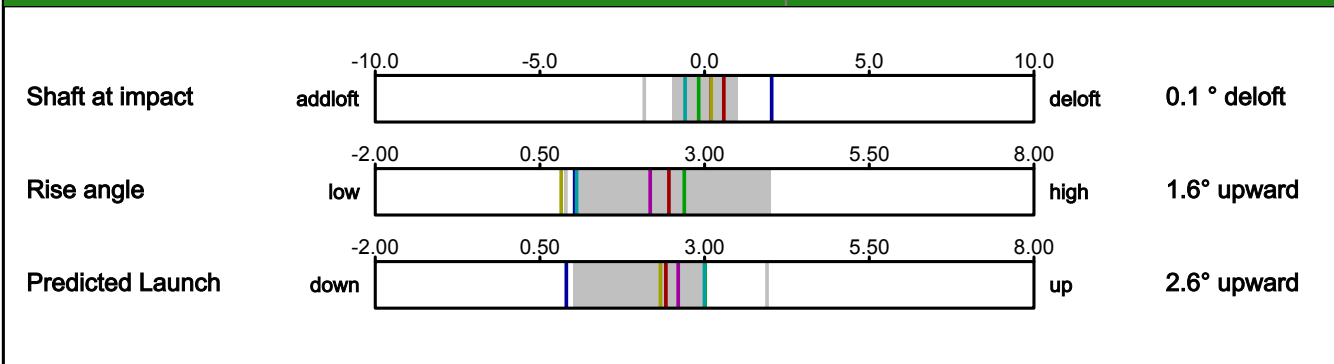

Launch & Spin