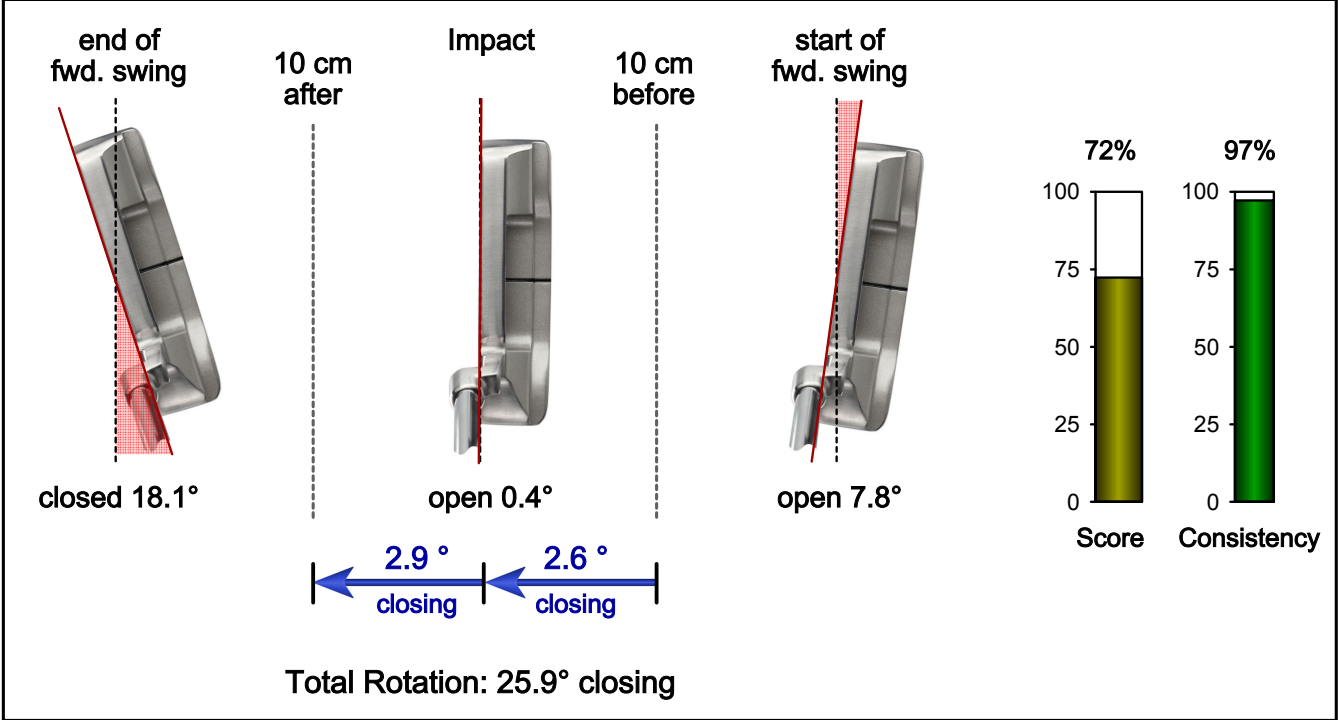

0.29

-0.08

-1.20

-1.49

closed 0.2°

Face at aim

0.2° closed

Face change

0.9° right

Project: Examples
 Player: Mr. HC 15
 File: Amateur HC 15
 Date: 8.4.2008

Path & Spot

Impact spot

SAM PuttLab

...the reference in
putt training

Project: Examples
Player: Mr. HC 15
File: Amateur HC 15
Date: 8.4.2008

Loft & Rise

Launch & Spin

Project: Examples
 Player: Mr. HC 15
 File: Amateur HC 15
 Date: 8.4.2008

Face Rotation

Project: Examples
 Player: Mr. HC 15
 File: Amateur HC 15
 Date: 8.4.2008

Movement Dynamics

Timing